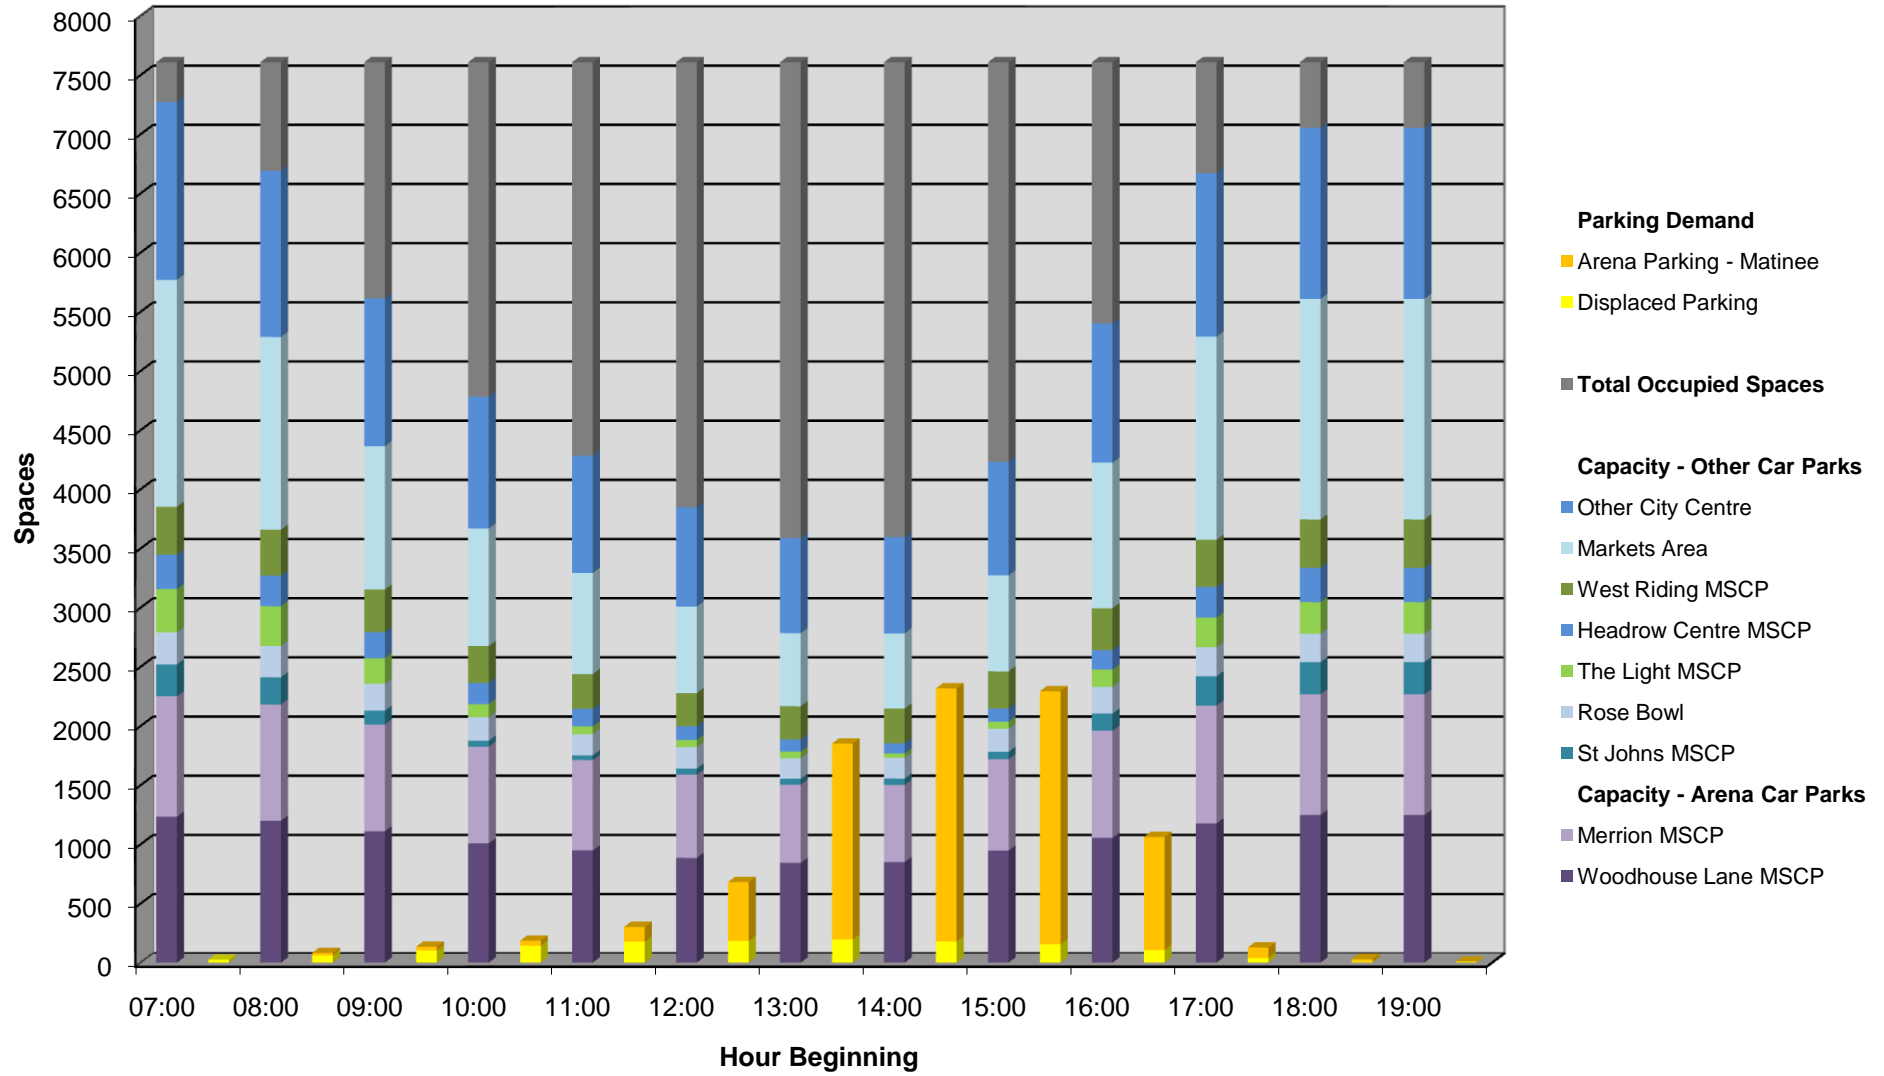

Spare Parking Capacity in Leeds City Centre - Saturday (Without EHQ)

Spare Parking Capacity in Leeds City Centre - Saturday (With EHQ)